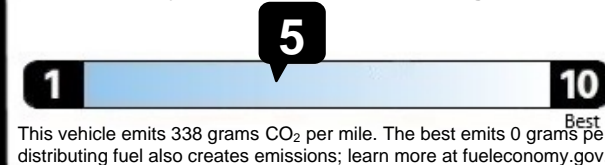

Fuel Economy & Greenhouse Gas Rating (tailpipe only)

Smog Rating (tailpipe only)

Actual results will vary for many reasons, including driving conditions and how you drive and maintain your vehicle. The average new vehicle gets 27 MPG and costs $6,500 to fuel over 5 years. Cost estimates are based on 15,000 miles per year at $2.35 per gallon. MPGe is miles per gallon equivalent. Vehicle emissions are a significant cause of climate change and smog.

fueleconomy.gov

Calculate personalized estimates and compare vehicles

PARTS CONTENT INFORMATION
FOR VEHICLES IN THIS CARLINE:
U.S./CANADIAN PARTS CONTENT: 5%
MAJOR SOURCES OF FOREIGN PARTS CONTENT: JAPAN: 80%

FOR THIS VEHICLE:
FINAL ASSEMBLY POINT: OTA, GUNMA, JAPAN
COUNTRY OF ORIGIN: JAPAN
ENGINE: JAPAN
TRANSMISSION: JAPAN

Note: Parts content does not include final assembly, distribution, or other non-parts costs.

Destination and Delivery **$1,125.00**

Total Suggested Retail Price **$36,797.00**

Privacy Notice www.subaru.com/company/privacy.html

THIS LABEL HAS BEEN APPLIED PURSUANT TO FEDERAL LAW, DO NOT REMOVE OR ALTER PRIOR TO THE DELIVERY TO THE ULTIMATE PURCHASER.